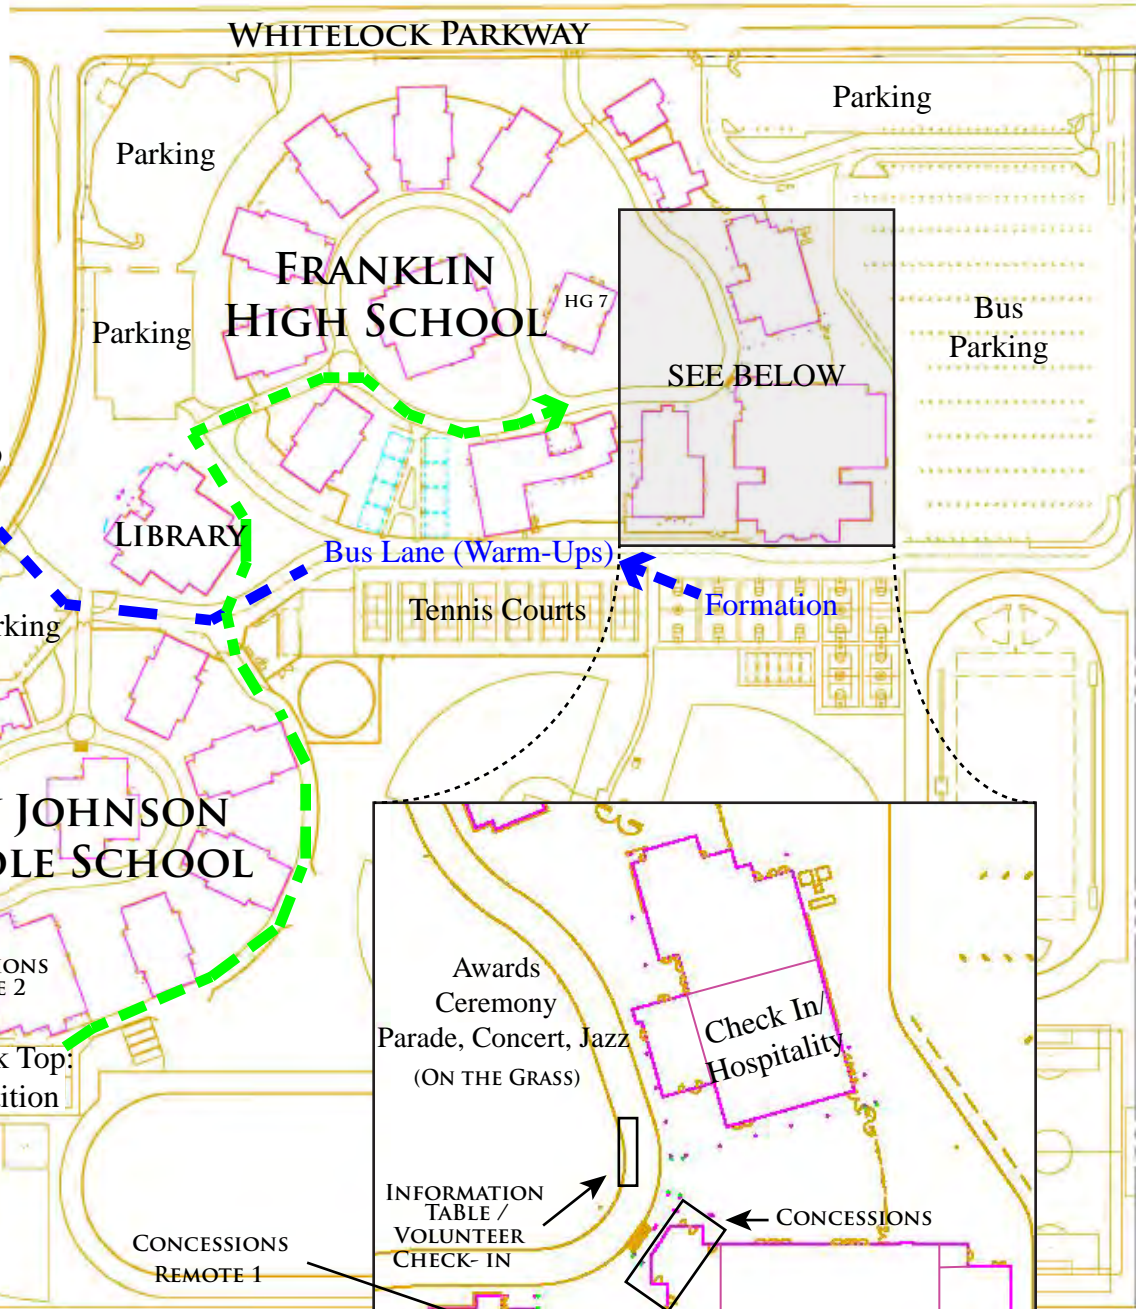

FRANKLIN HIGH SCHOOL

6400 Whitelock Pkwy.
Elk Grove, CA 95757

LEGEND:

- Parade Route (Blue)
- Concert (Purple)
- Jazz (Red)
- Return Route (Green)

Jazz Performance

Jazz Warm-Up

Judges

First-Aid